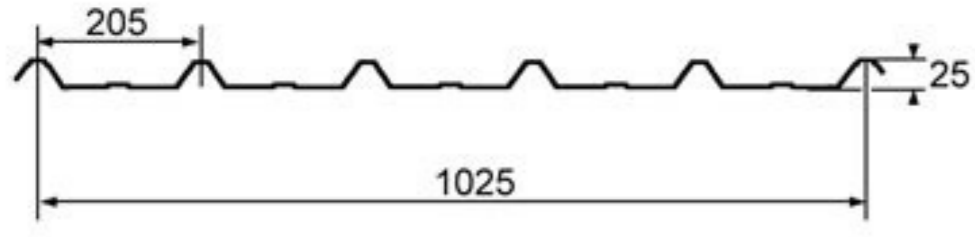

Corrugated iron sheets sizes

搭接方式  
Installation type

展开宽度 (Cover width) : 1200mm

Corrugated iron sheets specifications. What is the width of corrugated iron sheets. Corrugated iron sheets sizes south africa. Corrugated iron sheets measurements.